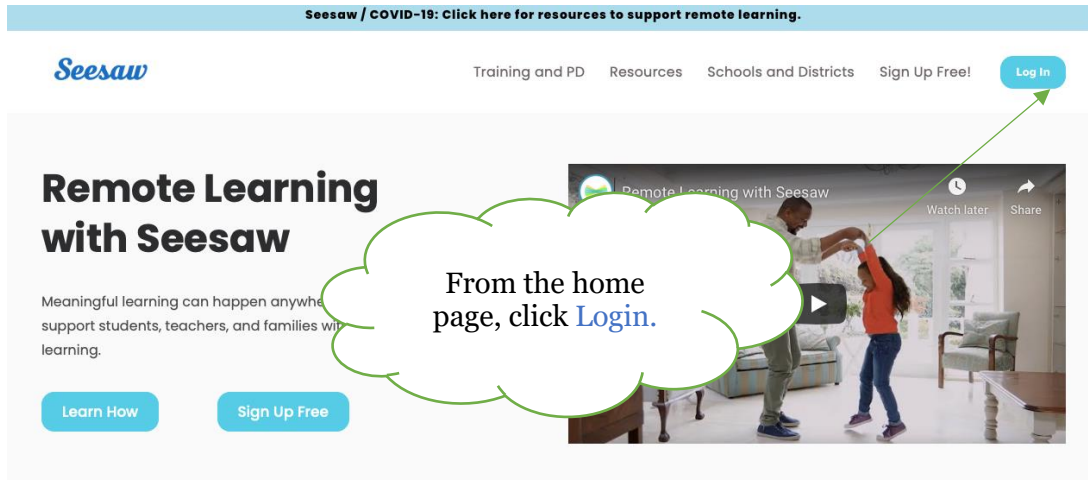

## Quick Sign-in Guide

Choose, "I am a Student"

Enter the 12 letter TEXT CODE sent to you via email. It looks like this:

ISSE ATVG RMFX

**IMPORTANT:**  
You **do not** need to enter an email address or password.  
Please ignore the top section of the sign in