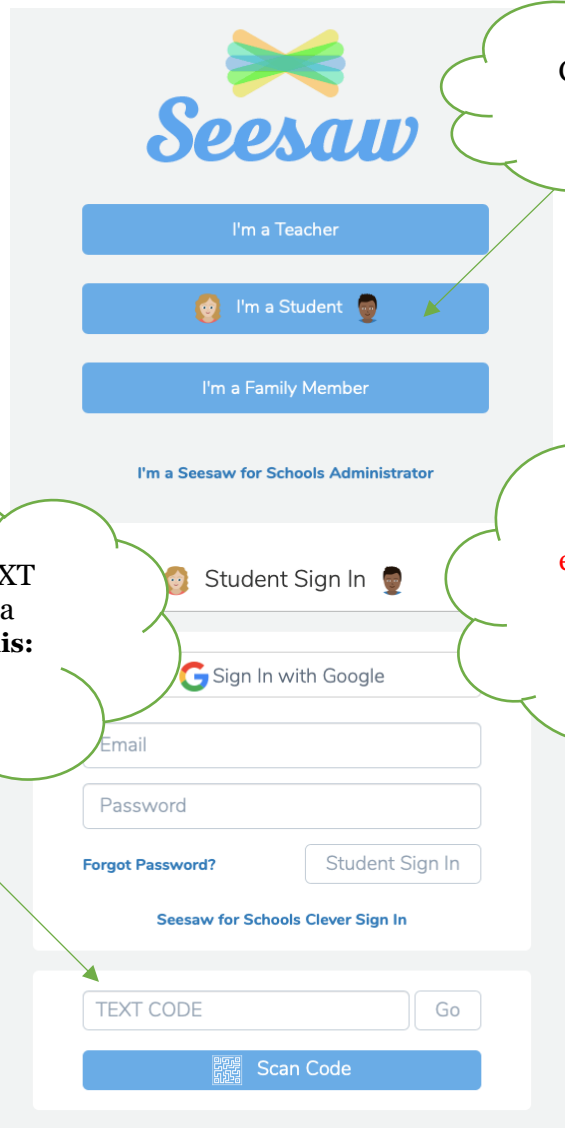

## Quick Sign-in Guide

Choose, "I am a Student"

Enter the 12 letter TEXT CODE sent to you via email. It looks like this:

ISSE ATVG RMFX

**IMPORTANT:**  
You **do not** need to enter an email address or password.  
Please ignore the top section of the sign in